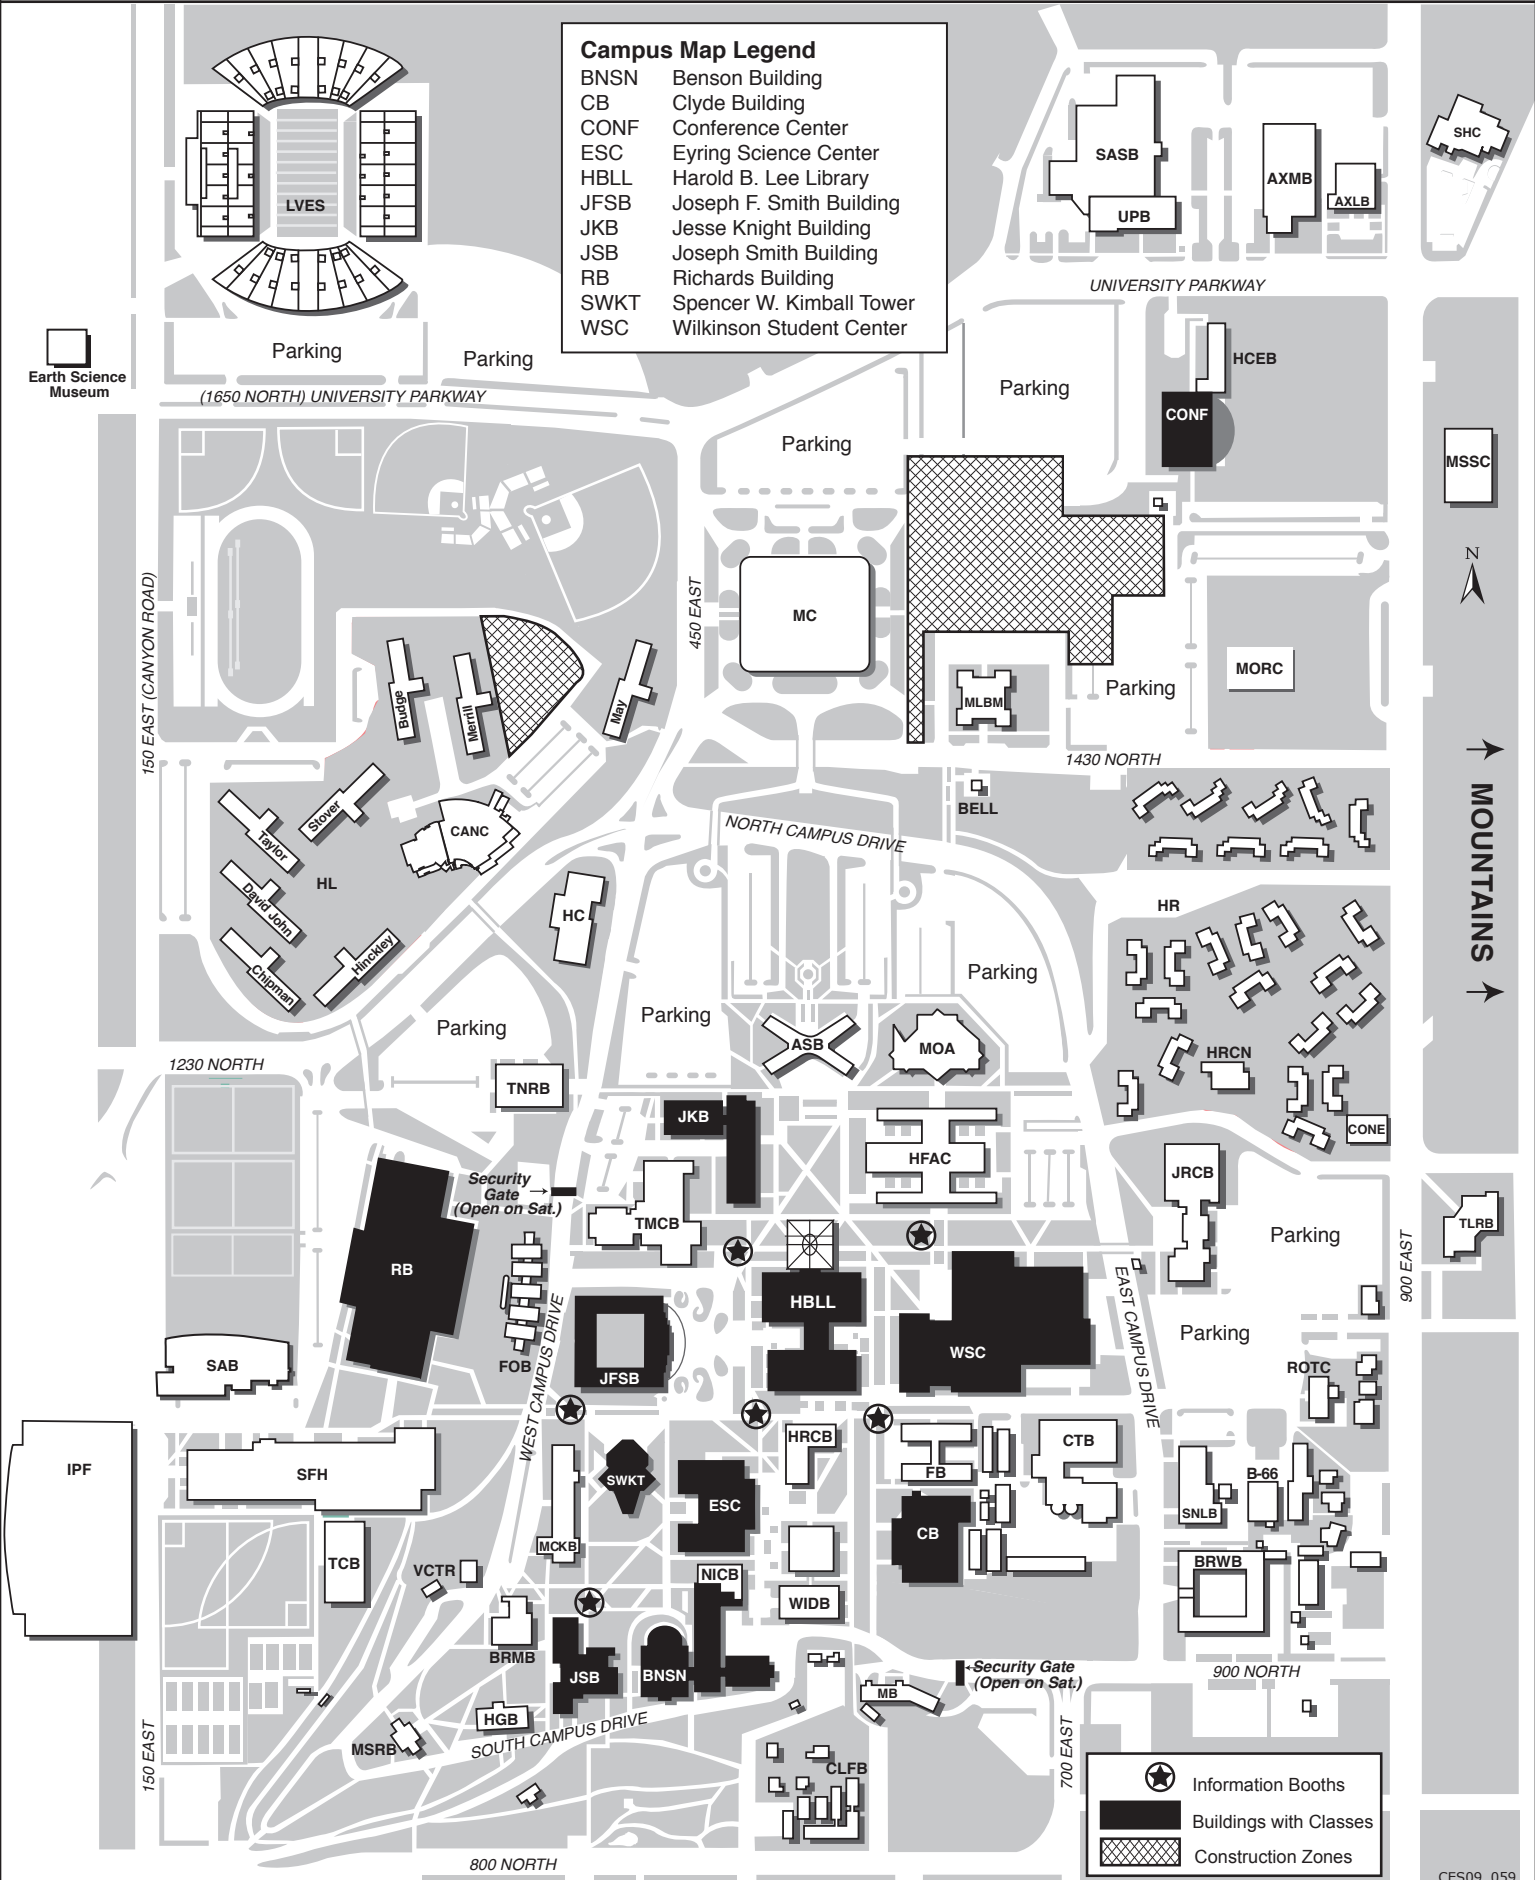

PowWow 2009

BRIGHAM YOUNG UNIVERSITY CAMPUS MAP

Campus Map Legend

| | |
|------|--------------------------|
| BNSN | Benson Building |
| CB | Clyde Building |
| CONF | Conference Center |
| ESC | Eyring Science Center |
| HBLL | Harold B. Lee Library |
| JFSB | Joseph F. Smith Building |
| JKB | Jesse Knight Building |
| JSB | Joseph Smith Building |
| RB | Richards Building |
| SWKT | Spencer W. Kimball Tower |
| WSC | Wilkinson Student Center |

1430 NORTH

NORTH CAMPUS DRIVE

BELL

1230 NORTH

Parking

Parking

Parking

Security Gate
(Open on Sat.)

HRCB

FB

CTB

Parking

ROTC

TCB

VCTR

MCKB